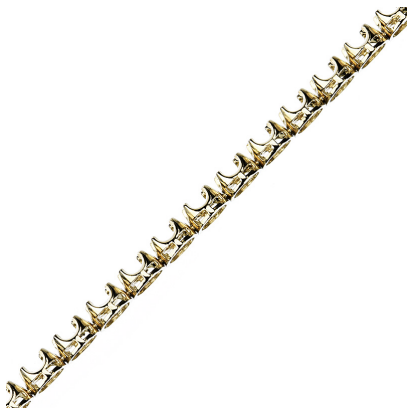

Crown/Illusion Classic Style Tennis Necklace

Style	Stone Info	18K Wgt(g)	Carat
N8053	1.4mm x 163pcs	11.5	2.04
N8257	1.75mm x 141pcs	16.0	3.53
N8097	1.9-2.2mm x 133pcs	15.3	3.99
N9382	2.25mm x 120pcs	16.2	5.40
N8836	2.4mm x 112pcs	15.7	5.60
N8437	2.5mm x 115pcs	17.9	6.90
N8715	2.75mm x 102pcs	19.2	8.16
N8659	3.0mm x 98pcs	20.4	9.80
N8563	3.5mm x 85pcs	21.3	13.60
N8583	3.7-3.9mm x 76pcs	23.5	15.20
N8985	4.0mm x 74pcs	29.3	18.50
N8987	4.25mm x 71pcs	29.7	21.30
N8980	4.5mm x 68pcs	29.4	23.80
N8989	4.75mm x 64pcs	30.8	25.60
N9003	5.75mm x 56pcs	42.3	39.20